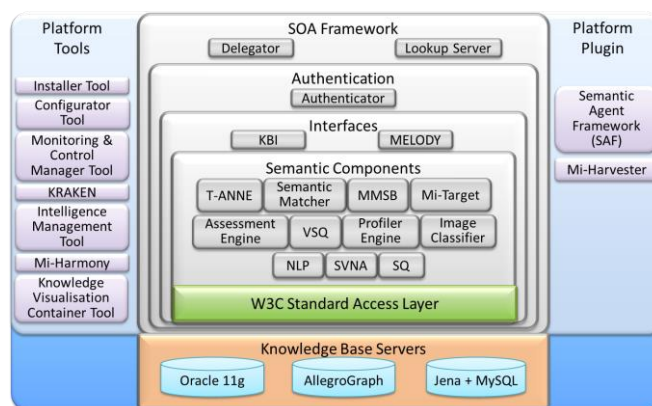

Finance sectors can use Mi-Semantic in their risk portfolio system for better-informed decisions based on linked knowledge bases. The analysis and extraction of valuable hidden information from unstructured web data creates intelligence. Social Network Analytics provides the ability to navigate, analyse and visualise the social network.

Intelligent Manufacturing

In electronics manufacturing, data such as yield, failure, reliability and customer return can be processed in one unified system to help pinpoint root causes and address issues.

Enterprise Data, Content and Asset Management

Enterprises can intelligently monitor data and related content across multiple knowledge base sources using various dashboards to facilitate systematic, easier benchmarking and measurement of performance indicators.

Technology Summary

Mi-Semantic

An SOA-based semantic technology platform that supports the development of various kinds of intelligent applications that interface via the W3C web service standard.

Industries: Government, Education, Enterprise, Agriculture

Features

- Structured development platform
- Reliable and scalable components
- Adopts open web standards

Technology Benefits

- Enhanced education management
- Streamlined healthcare/life sciences management
- Optimised risk management
- Intelligent manufacturing
- Enterprise data, content and asset management

MIMOS Mi-Semantic system architecture

System Requirements

Mi-Semantic	
Hardware Requirements	
Processor	Intel® Xeon Dual Quad-Core, 3.6GHz
Memory	Minimum 32GB of memory
Disk Storage	Minimum 80GB of hard disk space
Software Requirements	
Operating System	Windows® 2008 Server 64-bit; or Linux® CentOS 5.x x64
Programming	Java™ SE 6, 64-bit version (Update 25) or above
Web Server	Apache 2.2 as Load Balancer, Apache Tomcat 6.0.32 or above
Ontology Editor	TopBraid Composer
Knowledge Base Server	AllegroGraph® Server or MySQL® + Jena Framework for RDF

MIMOS is the leader in ICT innovations, pioneering new market creations for partners through patentable technologies for economic growth. For more information on MIMOS technologies, contact fnsh@mimos.my or market@mimos.my or go to www.mimos.my.

Innovation for Life™